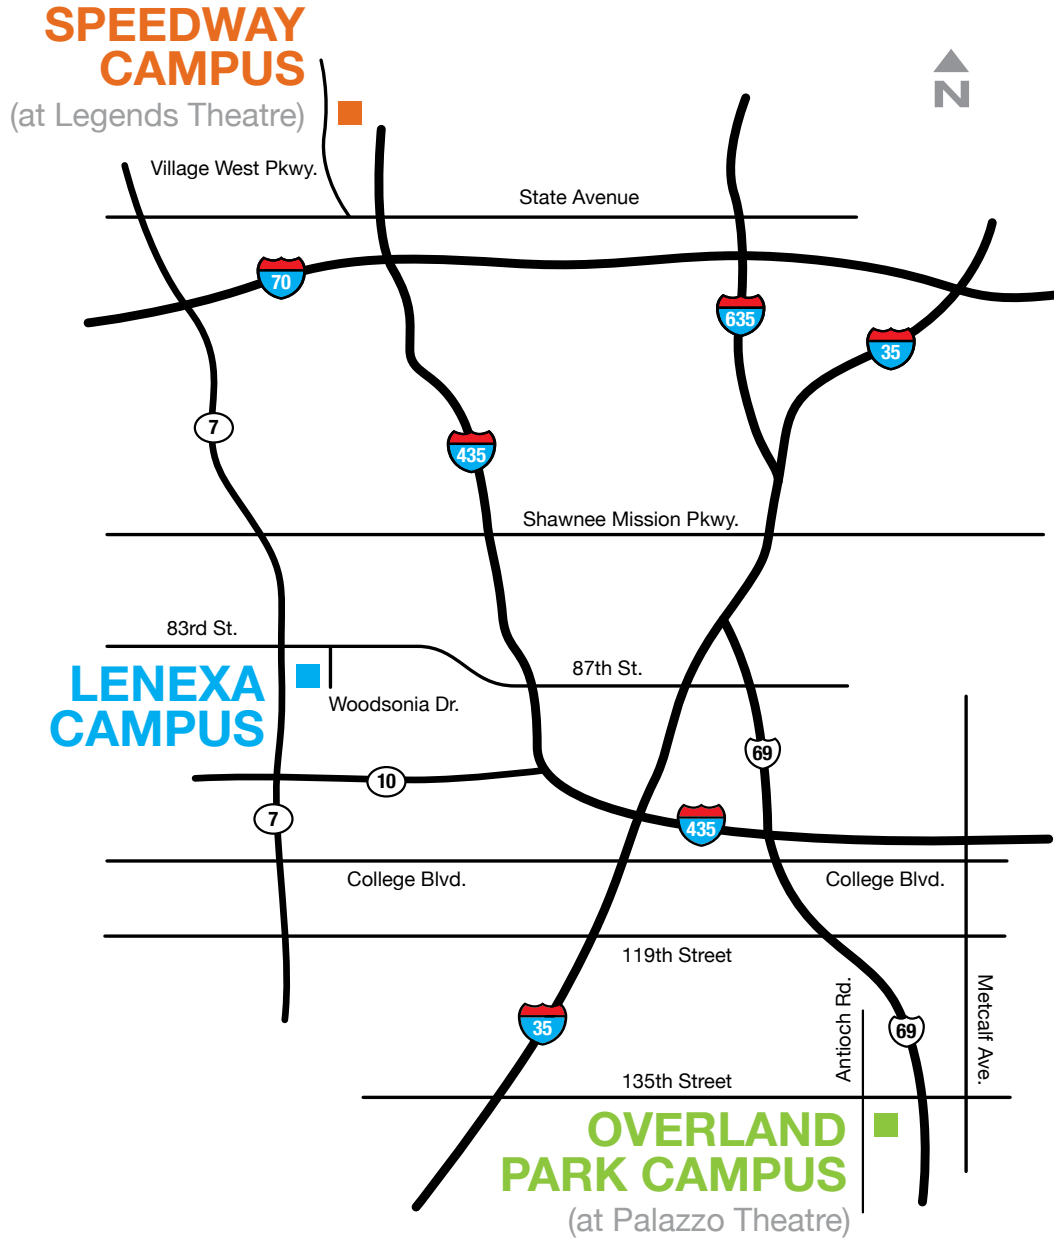

WESTSIDE

FAMILY CHURCH

Lenexa

8500 woodsonia drive
lenexa ks 66227

Overland Park

meeting at palazzo 16 theatre
8601 w 135th street
overland park ks 66223

office

9154 w 135th street
overland park ks 66221
F913 890 4100

Speedway

meeting at legends 14 theatre
1841 village west parkway
kansas city ks 66111

Auxiliary Office

country club bank
21911 w 66th street
shawnee ks 66226
F913 422 8730

mailing address for all locations